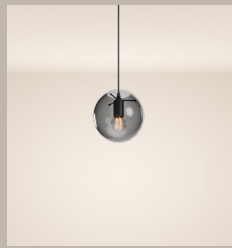

Ø 20 cm
1x E27
max. 40 W

rauch / smoke
↓ 150 cm 189380
↓ 500 cm 189395