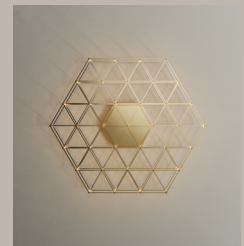

gold 177732

Ø 80 cm
3000 K
1647 lm
19 W