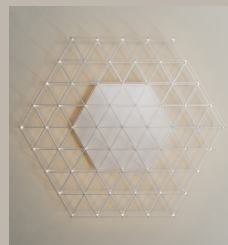

chrom
chrome 177728