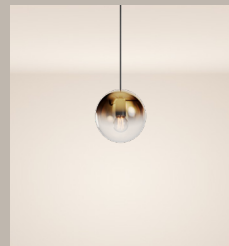

**gold Verlauf /
gold gradient**
↓ 150 cm 189383
↓ 500 cm 189412