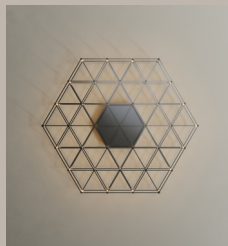

Ø 60 cm
3000 K
999 lm
12 W

schwarzchrom
black chrome 177733