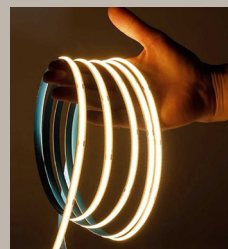

3000 K 179697