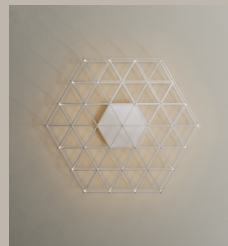

chrom
chrome 177731