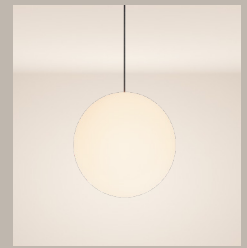

*Suspensions for
all pendant lights
also available
in white*

Ø 40 cm
1x E27
max. 40 W

rauch / smoke
↓ 150 cm 189366
↓ 500 cm 189395

klar / clear
↓ 150 cm 189364
↓ 500 cm 189393

braun / brown
↓ 150 cm 191402
↓ 500 cm 191398