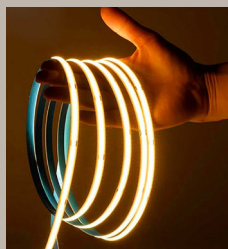

2700 K 179699