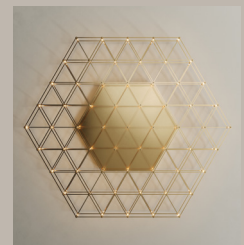

gold 177729