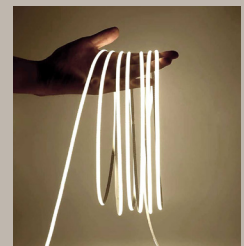

4000 K 179702

AuraPro
↔ 5 m
10000 lm
100 W