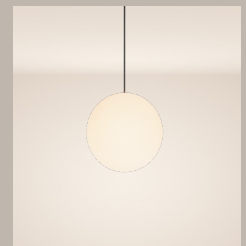

weiß / white
↓ 150 cm 189370
↓ 500 cm 189406